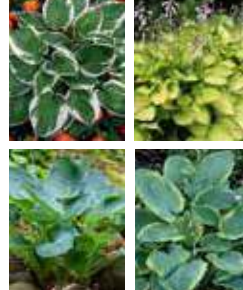

9. Hellebore 'Mixed'

- White, pink, red and purple shaded blooms make superb cut flowers
- A stunning addition to shady borders and winter pots
- Blooms provide early nectar for pollinating insects

10530 £14.99 (5 bare roots)

KC1807 £24.99 (10 bare roots)

HP. 40cm (16in). Flowers: Dec-Mar. Dappled Shade. Borders, Pots. Delivery: Dec.

10. Hosta Collection

- Used for its decorative foliage!
- Makes great groundcover

82101 £12.99 (5 bare roots)

KC1808 £16.99 (10 bare roots)

HP. Up to 60cm (24in). Flowers: Year Round. Sun/Part Shade. Borders, Pots. Delivery: Dec.