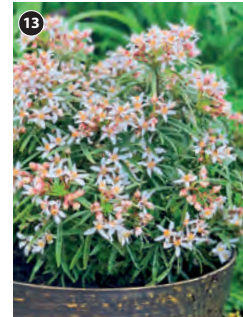

11. Lavender 'Hidcote'

- Compact habit and dark purple flower spikes
- Nectar-rich flowers are particularly attractive to bees

66320 £7.99 (1 x 9cm pot)
KF1149 £14.99 (3 x 9cm pots)
KF1150 £24.99 (6 x 9cm pots)

12. Abelia 'Kaleidoscope'

- A profusion of delicate white, lightly fragrant blooms upon glossy, colourful foliage

45379 £12.99 (1 x 9cm pot)
KC1918 £24.99 (3 x 9cm pots)

HS. 75cm (30in). Flowers: Jul-Oct. Sun. Borders, Pots. Delivery: Sept-Oct.