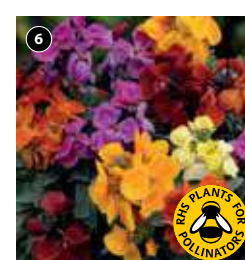

Perennial BARE ROOT

BUY 15 SAVE* **£8.98**

5. Poppy 'Manhattan'

- Showy lavender-grey blooms in early summer
- Ideal for dotting among wispy grasses and late-summer perennials
- Make spectacular cut flowers

KC1723 £9.99 (2 bare roots)

KC1769 £19.99 (6 bare roots)

HP. 60cm (24in). Flowers: May-Jul. Sun/Part Shade. Borders, Cutting. Delivery: Dec.

6. Wallflower 'Harlequin Mixed'

- Medium sized fragrant variety
- Non-stop flowering from early spring to early summer

KF2529 £11.99 (10 bare roots)

KF2530 £14.99 (20 bare roots)

KF2531 £19.99 (40 bare roots)

HB. 30cm (12in). Flowers: Mar-Jun. Sun. Beds, Borders, Cutting, Pots. Delivery: Oct-Nov.

7. Lupin 'Red White & Blue' Collection

- Reliable perennials that return each year
- Perfect for herbaceous borders

7a. 'The Governor'

16484 £7.99 (5 bare roots)

KC1077 £12.99 (10 bare roots)

7b. 'My Castle'

16482 £7.99 (5 bare roots)

KC2075 £12.99 (10 bare roots)

7c. 'Noble Maiden'

16483 £7.99 (5 bare roots)

KC2076 £12.99 (10 bare roots)

HP. 90cm (35in). Flowers: Jun-Jul. Sun/Part Shade. Beds, Borders. Delivery: Dec.

Lupin 'Red White & Blue' Collection

SAVE **£8.98**

KC2078 £23.97 £14.99 (15 bare roots) - 5 each of 7a-7c