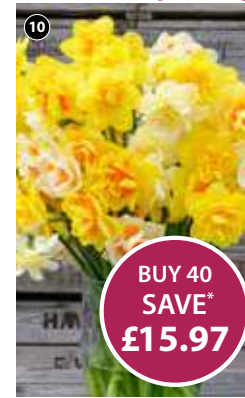

**BUY 40
SAVE*
£15.97**