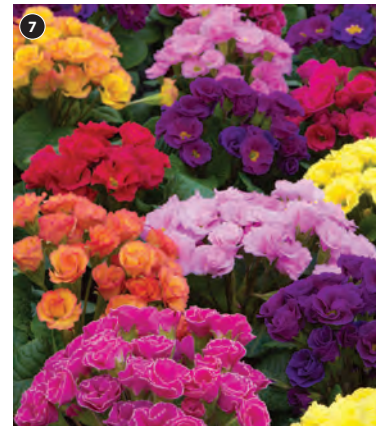

New

Outstanding richness of colour in every flower

BUY 72
SAVE*
£11.99

1. NEW Primrose 'Best Red'

- Blooms from winter all the way through to late spring
- Extra hardy primrose with large red flowers

KF5397 £9.99 (24 plugs)

KF5398 £12.99 (36 plugs)

KF5399 ~~£29.97~~ £17.99 (72 plugs) **SAVE* £11.98**

KF5400 £14.99 (15 garden ready)

KF5401 £19.99 (30 garden ready)

HHP. 20cm (8in). Flowers: Jan-Apr. Sun/Part Shade. Baskets, Beds, Borders, Pots, Rockeries, Window Boxes.

2. Primrose 'Appleblossom'

- Large flowering variety
- Easy to maintain once established

KF0582 £11.99 (24 plugs)

KF0583 £16.99 (48 plugs)

KF0579 £14.99 (15 garden ready)

KF0580 ~~£29.98~~ £21.99 (30 garden ready) **SAVE* £7.99**

HHP. 20cm (8in). Flowers: Jan-Mar. Sun/Part Shade. Baskets, Beds, Borders, Pots, Rockeries, Window Boxes.

3. Primrose 'Alaska Improved Mixed'

- Plant a rainbow of primroses with up to 20 different colours
- Exclusive extra-hardy primrose mix
- Best In Class for widest primrose colour mix

KB8248 £12.99 (36 plugs)

KB8249 £19.99 (72 plugs)

HP. 20cm (8in). Flowers: Feb-Apr. Sun/Part Shade. Beds, Borders, Pots.

4. Primrose '100 Days of Flowering Mix'

- Long lasting spring colour
- Reliable garden performance
- Ideal for pots, window boxes, beds and borders

KC9553 £19.99 (30 garden ready)

HP. 20cm (8in). Flowers: Jun-Apr. Sun/Part Shade. Bedding, Borders, Pots, Rockeries.

BUY 30
SAVE*
£7.99

Winter and Spring **BEDDING**

Delivery: Plugs Sept / Garden Ready Sept-Oct

New

BUY 30
SAVE*
£9.99

5. NEW Primrose 'Obsidian Mixed'

- Distinctive dark foliage contrasts with vibrant coloured blooms

KF5182 £19.99 (15 garden ready)

HP. 20cm (8in). Flowers: Jan-Mar. Sun/Part Shade. Beds, Borders, Pots, Window Boxes.

Luxurious, velvety flowers and dark foliage

6. Primrose 'Queen Mixed'