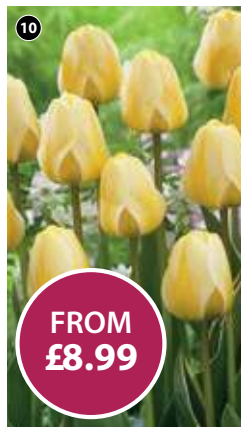

9. Tulip 'Carnival de Nice'

- White blooms with red flames upon each petal and variegated foliage
- Extend spring into summer

KF4707 £11.99 (16 bulbs)

KB6902 £18.99 (32 bulbs)

KB6903 £29.99 (64 bulbs)

HBb. 45cm (18in). Bulb Size: 11/12.
Flowers: May. Sun. Beds, Borders,
Cutting, Pots.

10. Tulip 'Cream Cocktail'

- Bring a breath of spring air into your home
- Distinctive grey-edged foliage

KA7263 £8.99 (16 bulbs)

KA7264 £14.99 (32 bulbs)

HBb. 45cm (18in). Flowers: Apr-May.
Sun. Beds, Borders, Cutting, Pots.