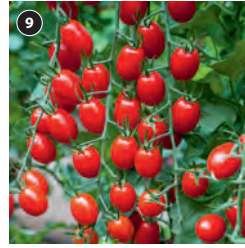

Half Price Offer Grafted Veg
3 or more 9cm pots for £5 each
ALL PRODUCTS ON PAGE 65