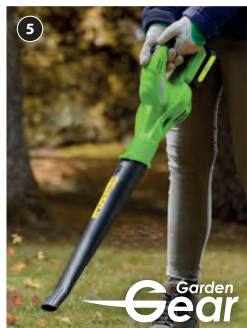

- HANDY - GARDEN HELPERS