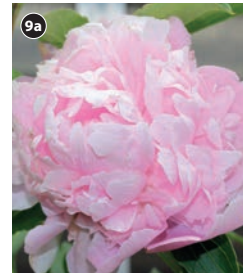

Scented, nectar-rich blooms attract bees

BUY 3
SAVE*
£10.98

BUY 6
SAVE*
£49.95