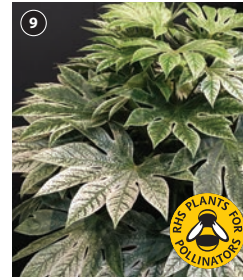

Completely
thorn free

BUY 2
SAVE*
£8.99

New

12

BUY 20
SAVE*
£19.97

Unusual flowers
add real character

14

5