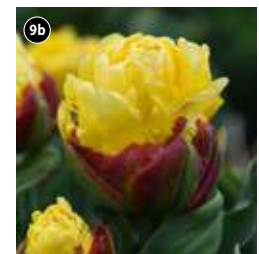

FROM
£8.99

A rainbow
of colour!

1

2

3

1. Tulip 'Darwin Mixed'

- Renowned for their huge, brilliantly coloured flowers
- Create a rainbow of colour in borders and containers

46046 £8.99 (16 bulbs)

KB6706 £12.99 (32 bulbs)

KB6707 £22.99 (64 bulbs)

HBb. 50cm (20in). Bulb Size: 10/11. Flowers: Apr-May. Sun. Beds, Borders, Cutting, Pots.

2. Tulip 'Golden Apeldoorn'

- Ideal for cutting for spring bouquets
- Perfect for beds borders and patio pots

KC1340 £8.99 (10 bulbs)

HBb. 55cm (22in). Flowers: Apr-May. Sun/Part Shade. Beds, Borders, Cutting, Edible, Pots.

3. Tulip 'Delightfully Dutch Mix'

- A dazzling spring display
- Perfect for beds borders and patio pots

KC1315 £24.99 (100 bulbs)

KC1367 £39.99 (200 bulbs)

4. NEW Tulip 'Double Flowering Mixed Bouquet'

- Exquisite double flowered peony tulips
- Creates a stunning flower arrangement

KF4928 £11.99 (18 bulbs)

KF5135 £16.99 (36 bulbs)

HBb. 40cm (16in). Bulb Size: 10/11. Flowers: Apr. Sun/Part shade. Beds, Borders, Cutting, Pots.

4

New

5

7

6

8

5. Tulip 'Elegant Mix'

- A striking mix of elegant, fluted, lily-flowered tulips
- Perfect for cutting
- Vibrant spring colour for beds, borders and patio

KA7153 £11.99 (16 bulbs)

KA7190 £16.99 (32 bulbs)

KA7191 £26.99 (64 bulbs)

HBb. 45cm (18in). Bulb Size: 11/12. Flowers: Apr-May. Sun. Beds, Borders, Cutting, Pots.

6. Tulip 'Fire Wings'

- Petals open out in a vibrant clash of red and yellow
- Long lasting colour

64737 £9.99 (16 bulbs)

KB5952 £16.99 (32 bulbs)

HBb. 60cm (24in). Flowers: Apr-May. Sun. Beds, Borders, Cutting, Pots.

7. Tulip 'Flaming Club'

- Each bulb creates a mini-bouquet
- 7 to 8 blooms per stem
- Striking white and scarlet petal flames

71559 £9.99 (8 bulbs)

KB6708 £16.99 (16 bulbs)

KB6709 £22.99 (32 bulbs)