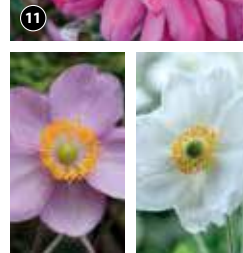

11. Japanese Anemone Collection

- Hardy and resilient returning year after year
- Impressive displays from late summer to autumn

82337 £11.99 (3 bare roots)

KC1809 £17.99 (6 bare roots)

KC1810 £22.99 (9 bare roots)

HP. 90cm (35in). Flowers: Jul-Sept. Sun/Part Shade. Borders. Delivery: Dec.

12. Kniphofia uvaria

- Striking upright blooms attract pollinating insects
- Will get stronger every year
- Low maintenance

10561 £7.99 (4 bare roots)

KC2073 £11.99 (8 bare roots)

HP. 1.2m (4ft). Flowers: Jul-Sept. Sun/Part Shade. Borders, Cutting, Delivery: Dec.