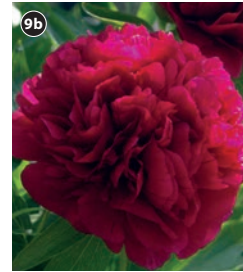

Scented, nectar-rich blooms attract bees

BUY 3
SAVE*
£10.98

BUY 6
SAVE*
£49.95