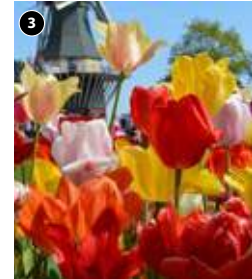

3

1. Tulip 'Darwin Mixed'

- Renowned for their huge, brilliantly coloured flowers
- Create a rainbow of colour in borders and containers

46046 £8.99 (16 bulbs)

KB6706 £12.99 (32 bulbs)

KB6707 £22.99 (64 bulbs)

HBb. 50cm (20in). Bulb Size: 10/11. Flowers: Apr-May. Sun. Beds, Borders, Cutting, Pots.

2. Tulip 'Golden Apeldoorn'

- Ideal for cutting for spring bouquets
- Perfect for beds borders and patio pots

KC1340 £8.99 (10 bulbs)

HBb. 55cm (22in). Flowers: Apr-May. Sun/Part Shade. Beds, Borders, Cutting, Edible, Pots.

3. Tulip 'Delightfully Dutch Mix'

- A dazzling spring display
- Perfect for beds borders and patio pots

KC1315 £24.99 (100 bulbs)

KC1367 £39.99 (200 bulbs)

4. NEW Tulip 'Double Flowering Mixed Bouquet'

- Exquisite double flowered peony tulips
- Creates a stunning flower arrangement

KF4928 £11.99 (18 bulbs)

KF5135 £16.99 (36 bulbs)

HBb. 40cm (16in). Bulb Size: 10/11. Flowers: Apr. Sun/Part shade. Beds, Borders, Cutting, Pots.