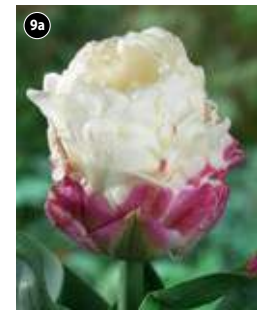

FROM
£8.99

A rainbow
of colour!

1

2

3

1. Tulip 'Darwin Mixed'

- Renowned for their huge, brilliantly coloured flowers
- Create a rainbow of colour in borders and containers

46046 £8.99 (16 bulbs)

KB6706 £12.99 (32 bulbs)

KB6707 £22.99 (64 bulbs)

HBb. 50cm (20in). Bulb Size: 10/11. Flowers: Apr-May. Sun. Beds, Borders, Cutting, Pots.

2. Tulip 'Golden Apeldoorn'

- Ideal for cutting for spring bouquets
- Perfect for beds borders and patio pots

KC1340 £8.99 (10 bulbs)

HBb. 55cm (22in). Flowers: Apr-May. Sun/Part Shade. Beds, Borders, Cutting, Edible, Pots.

3. Tulip 'Delightfully Dutch Mix'

- A dazzling spring display
- Perfect for beds borders and patio pots

KC1315 £24.99 (100 bulbs)

KC1367 £39.99 (200 bulbs)

4. NEW Tulip 'Double Flowering Mixed Bouquet'

- Exquisite double flowered peony tulips
- Creates a stunning flower arrangement

KF4928 £11.99 (18 bulbs)

KF5135 £16.99 (36 bulbs)

HBb. 40cm (16in). Bulb Size: 10/11. Flowers: Apr. Sun/Part shade. Beds, Borders, Cutting, Pots.

4

New

5

7

6

8

5. Tulip 'Elegant Mix'

- A striking mix of elegant, fluted, lily-flowered tulips
- Perfect for cutting
- Vibrant spring colour for beds, borders and patio

KA7153 £11.99 (16 bulbs)

KA7190 £16.99 (32 bulbs)

KA7191 £26.99 (64 bulbs)

HBb. 45cm (18in). Bulb Size: 11/12. Flowers: Apr-May. Sun. Beds, Borders, Cutting, Pots.

6. Tulip 'Fire Wings'

- Petals open out in a vibrant clash of red and yellow
- Long lasting colour

64737 £9.99 (16 bulbs)

KB5952 £16.99 (32 bulbs)

HBb. 60cm (24in). Flowers: Apr-May. Sun. Beds, Borders, Cutting, Pots.

7. Tulip 'Flaming Club'

- Each bulb creates a mini-bouquet
- 7 to 8 blooms per stem
- Striking white and scarlet petal flames

71559 £9.99 (8 bulbs)

KB6708 £16.99 (16 bulbs)

KB6709 £22.99 (32 bulbs)