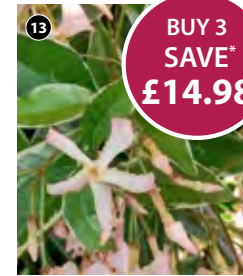

10. Clematis 'Niobe'

- Rich, ruby-red flowers strike a dramatic note
- Perfect for containers
- Huge 15cm (6in) blooms

KF1955 £13.99 (1 x 9cm pot)

KF1956 £24.99 (3 x 9cm pots)

HP. 3m (10ft). Flowers: May-Sept. Sun or Part shade. Beds, Pots. Delivery: Mar-May.

11. Viburnum 'Opulus Roseum'

- Globular blooms make lovely cut flowers
- Good autumn colour
- Reliable and easy to grow

KA7539 £12.99 (1 x 9cm pot)

KA7901 £16.99 (2 x 9cm pots)

HS. 4m (13ft). Flowers: May-Jun. Sun/Part Shade. Cottage Garden, Cut Flower. Delivery: Mar-May.