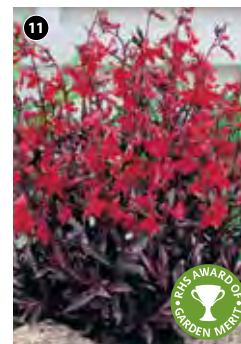

Includes all varieties on
pages 58-59.

Garden Ready Perennials 15 garden ready plants • Delivery May-June

Buy any 2 or more packs of 15 garden ready perennials and SAVE £5 per pack

1. Coreopsis 'Golden Joy' HP. 35cm (14in). Flowers: Jun-Sept.	74427	£16.99
2. Digitalis 'Excelsior' HB. 120cm (47in). Flowers: May-Jul.	KA8708	£16.99
3. Aquilegia 'Mrs Scott-Elliott' HP. 60cm (24in). Flowers: May-Jul.	74426	£16.99
4. Scabiosa 'Blue Jeans' HP. 45cm (18in). Flowers: Jun-Aug.	74434	£17.99
5. Delphinium 'Magic Fountains Mix' HP. 90cm (36in). Flowers: Jun-Jul.	74428	£16.99
6. Echinacea 'Primadonna Mixed' HP. 85cm (33in). Flowers: Jul-Sept.	74430	£18.99
7. Dianthus 'Festival Mixed' HP. 25cm (10in). Flowers: Apr-Jun, Sept-Oct.	KA8777	£16.99
8. Eryngium 'Blue Hobbit' HP. 80cm (12in). Flowers: Jul-Sept.	74432	£16.99
9. Hollyhock 'Chaters Double Mixed' HP. 1.8m (6ft). Flowers: Jun-Sept.	KA8707	£16.99
10. Achillea 'Summer Berries' HP. 60cm (24in). Flowers: Jun-Aug.	KA8699	£17.99
11. Lobelia 'Queen Victoria' HP. 90cm (35in). Flowers: Aug-Oct.	KA9286	£16.99
12. Gaillardia 'Arizona Sun' HP. 30cm (12in). Flowers: Jun-Sept.	KA8703	£17.99
13. Penstemon 'Twizzle' HP. 70cm (28in). Flowers: Jul-Oct.	KA8804	£18.99
14. Salvia 'New Dimensions Mix' HP. 30cm (12in). Flowers: Jun-Oct.	KC1439	£16.99
15. Verbascum 'Southern Charm' HP. 1.2m (4ft). Flowers: Jun-Aug.	74435	£16.99
16. Verbena bonariensis HP. 1.2m (4ft). Flowers: Jul-Oct	74436	£16.99