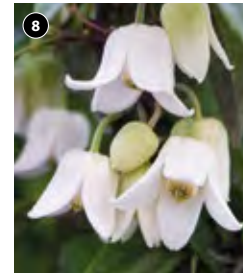

8. Clematis 'Winter Beauty'

- Winter flowering, evergreen clematis
- A perfect climber for an obelisk, frame or trellis
- Year-round lush green foliage

10048 £13.99 (1 x 7cm pot)

KB6200 £19.99 (2 x 7cm pots)

HP. 4m (13ft). Flowers: Dec-Feb. Sun/Part Shade. Borders, Fences, Greenhouses, Pots. Delivery: Mar-May.

9. Prunus Cherry 'Kojo-no-mai'

- Bursts into life in early spring
- Delicate white blossoms tinted with pink

45448 £13.99 (1 x 9cm pot)

KB1501 £19.99 (2 x 9cm pot)

KB8200 £24.99 (3 x 9cm pot)
HS. 2.5m (8ft). Flowers: Mar-Apr. Sun. Beds, Pots. Delivery: Mar-May.