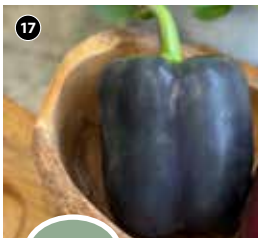

4 x 9cm pots for £20 - SAVE £3.99 per pot!

New 50% larger than other snack-peppers

ANY 4 9CM POTS ONLY £20 on page 66-68

New Ripens black to red

9. NEW Chilli Pepper Baby Jalapeno F1

- Great for salsas, or to stuff & bake
- Perfect for smaller greenhouses

KH1758 £8.99 (1 x 9cm pot)

HHA. 50cm (20in). Harvest: Jul-Oct. Sun. Kitchen Gardens, Pots. Delivery: Mar-May.

10. NEW Chilli Pepper Galaxy Tri-Colour F1

- Enjoy milder when cream, hotter as they change to red

KH1760 £8.99 (1 x 9cm pot)

HHA. 25cm (10in). Harvest: Jul-Oct. Sun. Kitchen Gardens, Pots. Delivery: Mar-May.

11. NEW Chilli Pepper Giant Jalapeno

- Thick, crisp flesh

KH1900 £8.99 (1 x 9cm pot)

HHA. 60cm (24in). Harvest: Jul-Oct. Sun. Kitchen Gardens. Delivery: Mar-May.

12. NEW Chilli Pepper Padron

- Very productive all summer

KH1898 £8.99 (1 x 9cm pot)

HHA. 1.2m (47in). Harvest: Jul-Oct. Sun. Kitchen Gardens. Delivery: Mar-May.

13. NEW Chilli Pepper Hot Pot

- Mild heat when ripe/red

KH1973 £8.99 (1 x 9cm pot)

HHA. 25cm (10in). Harvest: Jul-Oct. Sun. Greenhouses, Kitchen Gardens, Pots. Delivery: Mar-May.

14. Chilli Pepper Buena Mulata

KF1013 £8.99 (1 x 9cm pot)

HHA. 60cm (24in). Harvest: Jul-Oct. Sun. Greenhouse, Pots. Delivery: Mar-May.

15. NEW Sweet Pepper Lila Purple F1

- Crisp & fruity, thick flesh

KH1925 £8.99 (1 x 9cm pot)

HHA. 1m (40in). Harvest: Jul-Oct. Sun. Kitchen Gardens, Greenhouses. Delivery: Mar-May.

16. NEW Sweet Pepper Mohawk

- Crisp, and sweet flavoured

KH1902 £8.99 (1 x 9cm pot)

HHA. 45cm (18in). Harvest: Jul-Oct. Sun. Baskets, Kitchen Gardens, Pots. Delivery: Mar-May.

17. NEW Sweet Pepper Shadow F1

- Crisp, sweet, thick flesh
- Good disease resistance

KH1923 £8.99 (1 x 9cm pot)

HHA. 1.2m (47in). Harvest: Jul-Oct. Sun. Kitchen Gardens, Greenhouses. Delivery: Mar-May.

18. NEW Sweet Pepper Super-Snack F1

- Snack peppers just got super-sized
- Ideal for summer salads and barbeques
- Thicker, and juicier flesh than most varieties

18a. Orange

KH1928 £8.99 (1 x 9cm pot)

18b. Red

KH1927 £8.99 (1 x 9cm pot)

18c. Yellow

KH1929 £8.99 (1 x 9cm pot)

HHA. 90cm (35in). Harvest: Jul-Oct. Sun. Kitchen Gardens, Greenhouses, Pots. Delivery: Mar-May.

Find our full range of peppers online at thompson-morgan.com