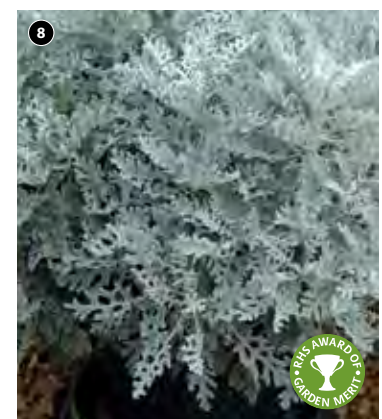

Enormous, frilly blooms
all summer long

BUY 30
SAVE*
£7.99

5

BUY 30
SAVE*
£10.99

2

3

4

6

BUY 30
SAVE*
£9.99

7

New

8

BUY 30
SAVE*
£9.99

1

1. Aster 'Starlight Mixed'

- One of the best dwarf Asters!
- Intriguing spider-like flowers smother compact plants in attractive shades of blue, purple, scarlet and rose