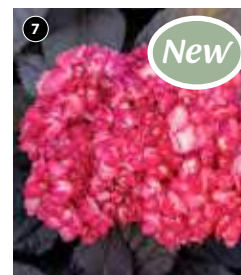

6. NEW Hydrangea 'Midnight Pearl'

- A compact variety
- Stunning white flowers with a red edge
- Intense dark green foliage

KH0476 £29.99 (1 x 2 litre pot)

KH0477 £39.99 (2 x 2 litre pots)

HS. 1.2m (4ft). Flowers: Jul-Sept. Sun/Part Shade. Beds, Borders, Cutting, Pots. Delivery: Jan-Apr.

7. NEW Hydrangea First Editions® 'Eclipse'

- First true dark-leaf mophead hydrangeal!
- Dramatic dark purple foliage
- Long flowering season

KF8726 £34.99 (1 x 3 litre pot)

KF8727 £59.99 (2 x 3 litre pot)

HS. 1.5m (5ft). Flowers: Jun-Sept. Sun/Part Shade. Borders, Pots. Delivery: Jan-Apr.