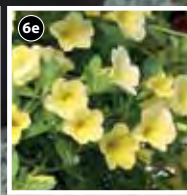

**BUY 40
SAVE***
£39.93

Heat, drought & downpour resistant!

New

**BUY 20
SAVE***
£28.97