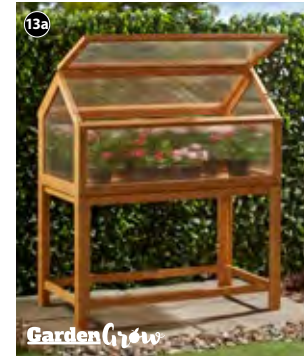

- HANDY - GARDEN HELPERS

1. Garden Gear Electric Weed Sweeper

- Clean your driveway and patio without bending
- Say goodbye to chemicals
- Supplied with a nylon and metal brush

G0518 £59.99 (sweeper)
G4674 £69.99 (sweeper and spare brushes)
12-month guarantee. Dimensions: L31 x W25 x H115cm. Despatch: Within 24 hours.

2. Garden Gear Folding Wheelbarrow

- Folding design saves space when it's not in use
- Large 30kg capacity
- Robust, puncture-proof tyre

KH1089 £34.99
Dimensions: L112 x W72 x H73cm.
Despatch: From end of Jan.

3. Garden Gear Two-Tier Boot Stand

- Perfect for boots up to 52cm as well as ankle boots and children's wellies
- Keeps your boots dry on the inside
- Indoor or outdoor use

G3372 £34.99 (6 pair)
12-month guarantee. Dimensions: L55 x W34 x H41-52cm. Despatch: Within 5 days.

4. Garden Gear Pea & Bean Tunnel

- Perfect for supporting the growth of peas and beans
- Easy assembly with clear instruction guide
- Mesh netting included

G4460 £39.99
2-year warranty. Dimensions: L180 x H180cm. Despatch: Within 3 days.

5. Garden Gear Metal Obelisk

- Ideal for any climbing flowers or vegetables
- Coated steel construction

G4475 £24.99 (medium - each)
KF1669 £44.99 (medium - pair)
G4476 £34.99 (large - each)
KF1670 £54.99 (large - pair)

Delivery: Jan-Apr. 2-year warranty*.
Dimensions: Medium - H175 x W26cm, Large - H224 x W42cm. Despatch: within 7 days.

6. Dual Action Strulch

- Mineralised Straw Mulch
- Reduces weed growth
- 'Which?' Best Buy

KC3830 £21.99 (1 x 100 litre bag)
KC3827 £34.99 (2 x 100 litre bags)
KF6938 £149.99 (10 x 100 litre bags)
KF6939 £279.99 (20 x 100 litre bags)
Despatch: Within 24 hours.

7. Scarecrow Double Pack

- Fun and colourful
- Deter birds and pests
- Mounted on a solid bamboo pole

D4454 £29.99 (Pack of 2)
Dimensions: 1.8m (6ft). Despatch: Within 24 Hours.

8. 1050W Electric Tiller

- No need to refill with expensive petrol that produces harmful fumes
- 10-meter power cord complete with cable tidy

D9377 £99.99
24 month guarantee. Despatch: Feb onwards. Self-assembly required

For our full range, visit thompson-morgan.com

9. Garden Grow Apex Cloche

- Protects plants from cold and wet conditions, whilst allowing sunlight and air to pass through enabling you to start growing in early spring
- Zipped roll up access windows provide easy access, control the temperature and provide protection
- Easy to assemble frames

9a. Extra Long
G4798 £39.99
(L270 x W90 x H90cm)

9b. Standard
G4797 £34.99
(L180 x W90 x H90cm)

12-month guarantee. Despatch: Feb onwards. Frame: Steel tube, Cover: 130g PE Mesh

10. Bell Cloche

- Sturdy and weatherproof
- Protect young plants from slugs, snails and other pests

KB2852 £9.99 (each)

KB3817 £14.99 (x3)

KB3818 £21.99 (x5)

Dimensions: H30 x D33cm. Despatch: Within 24 hours.

11. Mini Greenhouse Cloche

- Strong, clear plastic with air vents and integral rainwater reservoirs
- The best way to start your young plants off outside

KA3043 £19.99
(1 cloche, 2 ends & stakes)

KA3044 £29.99
(2 cloches, 4 ends & stakes)