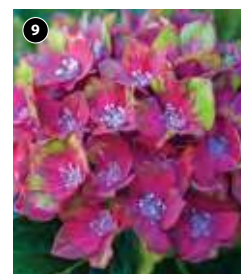

6. NEW Hydrangea 'Midnight Pearl'

- A compact variety
- Stunning white flowers with a red edge
- Intense dark green foliage

KH0476 £29.99 (1 x 2 litre pot)

KH0477 £39.99 (2 x 2 litre pots)

HS. 1.2m (4ft). Flowers: Jul-Sept. Sun/Part Shade. Beds, Borders, Cutting, Pots. Delivery: Jan-Apr.

7. NEW Hydrangea First Editions® 'Eclipse'

- First true dark-leaf mophead hydrangeal!
- Dramatic dark purple foliage
- Long flowering season

KF8726 £34.99 (1 x 3 litre pot)

KF8727 £59.99 (2 x 3 litre pot)

HS. 1.5m (5ft). Flowers: Jun-Sept. Sun/Part Shade. Borders, Pots. Delivery: Jan-Apr.