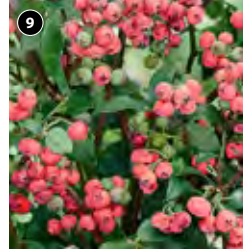

8. Blueberry Rubel

- Variety with high level of antioxidants
- Intensely flavoured fruit
- Disease-resistant and high yielding

KC4658 £19.99 (1 x 1.5 litre pot)

KF5353 £29.99 (2 x 1.5 litre pots)

HS. 2m (6.5ft). Harvest: Aug. Sun/Part Shade. Kitchen Garden, Pots. Delivery: Jan-Apr.

9. Blueberry Pink Lemonade

- Attractive pink blueberries with a lovely sweet flavour!
- Long season of interest
- Ideal for kitchen gardens patio pots and borders

KB4268 £11.99 (1 x 9cm pot)

KB5282 £16.99 (2 x 9cm pots)

HS. 1.5m (5ft). Flowers: Apr-May. Harvest: Aug-Sept. Sun/Part Shade. Kitchen Garden, Pots. Delivery: Mar-May.