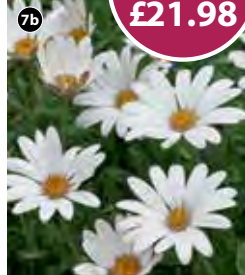

KF7062 £14.99 (5 jumbo plugs)

KF7063 £19.99 (10 jumbo plugs)

HHA. 2m (6.5ft). Flowers: Jun-Oct. Sun. Borders, Greenhouses, Indoors, Pots, Trellis. Delivery: Mar-May.

- POPULAR - PERENNIALS

Coming in all shapes and sizes, perennials will live for several years and flower every year