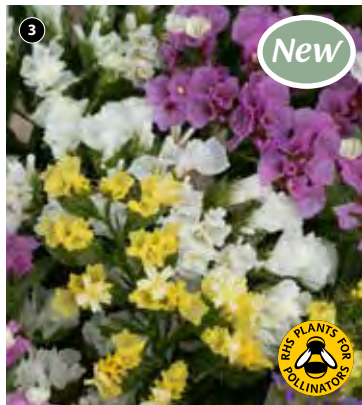

**1. Rudbeckia
'All Sorts Mixed'**

- All your favourite rudbeckias in one mix
- Outstanding garden performance
- Long-lasting blooms make excellent cut flowers

KB8894 £12.99 (36 plugs)

KB8895 £19.99 (72 plugs)

KA8793 £16.99 (15 garden ready)

KC6198 £21.99 (30 garden ready)

**2. Nicotiana
'Eau de Cologne'**

- A special bedding mix with charming, night scented upward-facing blooms
- Most effective planted in large drifts
- Ideal for adding a tapestry of colour to beds and borders

KB8082 £12.99 (24 plugs)

KB8084 £19.99 (72 plugs)

KA8786 £14.99 (15 garden ready)

KC6192 £19.99 (30 garden ready)

HHA, 50cm (20in). Flowers: Jul-Sept. Sun/Part Shade. Beds, Borders.

3. NEW Limonium 'Hipster'

- Intense, dark flowers borne atop densely packed foliage
- Add height and interest to borders and pots

KH2593 £9.99 (12 plugs)

KH2595 £16.99 (48 plugs)

KH2597 £16.99 (15 garden ready)

KH2598 £24.99 (30 garden ready)

HA, 60cm (24in). Flowers: Jul-Oct. Sun/Part Shade. Beds, Borders, Cutting, Pots.

4. Petunia Express 'Mixed'

- A wonderful array of complementing colours
- Perfect for containers and hanging baskets
- A superb trailing petunia with a good branching habit

KA1057 £16.99 (15 garden ready)

KC6196 £19.99 (30 garden ready)

HHA, 25cm (10in). Flowers: Jun-Oct. Sun. Baskets, Pots.

5. Salvia 'Blaze of Fire'

- Brilliant scarlet flowers
- Bold impact in long-lasting displays

KB8274 £14.99 (36 plugs)

KB8275 £19.99 (72 plugs)

KA8794 £16.99 (15 garden ready)

KC6201 £21.99 (30 garden ready)

HHA, 30cm (12in). Flowers: Jun-Sept. Sun. Beds, Pots, Window Boxes.

**6. Marigold
'French Vanilla'**