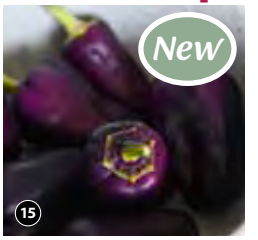

4 x 9cm pots for £20 - SAVE £3.99 per pot!

New 50% larger than other snack-peppers

ANY 4 9CM POTS ONLY £20 on page 66-68

New Ripens black to red

9. NEW Chilli Pepper Baby Jalapeno F1

- Great for salsas, or to stuff & bake
- Perfect for smaller greenhouses

KH1758 £8.99 (1 x 9cm pot)

HHA. 50cm (20in). Harvest: Jul-Oct. Sun. Kitchen Gardens, Pots. Delivery: Mar-May.

10. NEW Chilli Pepper Galaxy Tri-Colour F1

- Enjoy milder when cream, hotter as they change to red

KH1760 £8.99 (1 x 9cm pot)

HHA. 25cm (10in). Harvest: Jul-Oct. Sun. Kitchen Gardens, Pots. Delivery: Mar-May.

11. NEW Chilli Pepper Giant Jalapeno

- Thick, crisp flesh

KH1900 £8.99 (1 x 9cm pot)

HHA. 60cm (24in). Harvest: Jul-Oct. Sun. Kitchen Gardens. Delivery: Mar-May.

12. NEW Chilli Pepper Padron

- Very productive all summer

KH1898 £8.99 (1 x 9cm pot)

HHA. 1.2m (47in). Harvest: Jul-Oct. Sun. Kitchen Gardens. Delivery: Mar-May.

13. NEW Chilli Pepper Hot Pot

- Mild heat when ripe/red

KH1973 £8.99 (1 x 9cm pot)

HHA. 25cm (10in). Harvest: Jul-Oct. Sun. Greenhouses, Kitchen Gardens, Pots. Delivery: Mar-May.

14. Chilli Pepper Buena Mulata

KF1013 £8.99 (1 x 9cm pot)

HHA. 60cm (24in). Harvest: Jul-Oct. Sun. Greenhouse, Pots. Delivery: Mar-May.

15. NEW Sweet Pepper Lila Purple F1

- Crisp & fruity, thick flesh

KH1925 £8.99 (1 x 9cm pot)

HHA. 1m (40in). Harvest: Jul-Oct. Sun. Kitchen Gardens, Greenhouses. Delivery: Mar-May.

16. NEW Sweet Pepper Mohawk

- Crisp, and sweet flavoured

KH1902 £8.99 (1 x 9cm pot)

HHA. 45cm (18in). Harvest: Jul-Oct. Sun. Baskets, Kitchen Gardens, Pots. Delivery: Mar-May.

17. NEW Sweet Pepper Shadow F1

- Crisp, sweet, thick flesh
- Good disease resistance

KH1923 £8.99 (1 x 9cm pot)

HHA. 1.2m (47in). Harvest: Jul-Oct. Sun. Kitchen Gardens, Greenhouses. Delivery: Mar-May.

18. NEW Sweet Pepper Super-Snack F1

- Snack peppers just got super-sized
- Ideal for summer salads and barbeques
- Thicker, and juicier flesh than most varieties

18a. Orange

KH1928 £8.99 (1 x 9cm pot)

18b. Red

KH1927 £8.99 (1 x 9cm pot)

18c. Yellow

KH1929 £8.99 (1 x 9cm pot)

HHA. 90cm (35in). Harvest: Jul-Oct. Sun. Kitchen Gardens, Greenhouses, Pots. Delivery: Mar-May.

Find our full range of peppers online at thompson-morgan.com