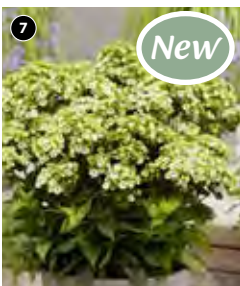

- FLORAL & - FRAGRANT

Enjoy season long perfume in your garden

BUY 3
SAVE*
£17.98

Fragrant clouds of blossom all summer

The most scented shrub