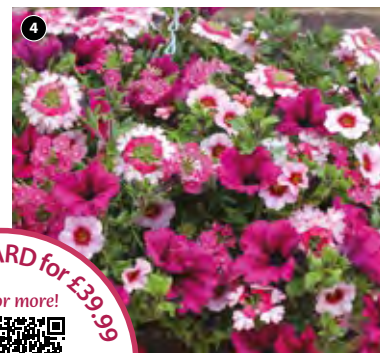

1

BUY 2
SAVE*
£9.99

*Gorgeous blooms
all summer long*

1. Coral Falls

- Beautiful coral blooms contrast with silver trails
- A lovely combination of calibrachoa and silver dichondra

KF1933 £24.99 (1 x standard)

KF1934 £29.99 (1 x premium)

HHA. 30-60cm (11-24in). Flowers: Jun-Oct. Sun.

2. Amber Shades

- A stunning blend of golden, peach and rich red blooms
- These petunias, calibrachos and bidens are full of flower power

KF1927 £24.99 (1 x standard)

KF1928 £29.99 (1 x premium)

HHA. 30cm (12in). Flowers: Jun-Oct. Sun.

3. Tutti Frutti

- A vibrant mix of plants which perform beautifully together
- Guaranteed for a long season of colour

KB3415 £24.99 (1 x standard)

KB3410 £29.99 (1 x premium)

HHA. 30cm (12in). Flowers: Jun-Oct. Sun. Varieties may vary from those illustrated

4. Eton Mess

- A mouthwatering blend of petunia, calibrachoa and verbena that will mingle into a huge ball of colour!
- Ideal for creating a beautifully balanced and colourful display

KA1203 £24.99 (1 x standard)

KB3406 £29.99 (1 x premium)

HHA. 25cm (10in). Flowers: Jun-Sept. Sun/Part Shade.

5. Sherbet Lemon

- A combination of white verbena, blue lobelia and yellow bidens
- Creates a sphere of sparkling flowers

KA1207 £24.99 (1 x standard)

KB3413 £29.99 (1 x premium)

HHA. 25cm (10in). Flowers: Jun-Sept. Sun/Part Shade.

6. Begonia

'Illumination Mixed'

- Lasting summer colour
- British weather will not dampen their vigour!
- Masses of flowers come rain or shine

KA8692 £24.99 (1 x standard)

KB3404 £29.99 (1 x premium)

HHP. 60cm (24in). Flowers: Jul-Oct. Sun/Part Shade.

7. Petunia 'Frills & Spills'

- Bred in Britain for the British climate
- Fragrant double-bloomed petunias
- Larger than other double trailing types and great for filling out hanging baskets

7a. Mixed

KA1199 £24.99 (1 x standard)