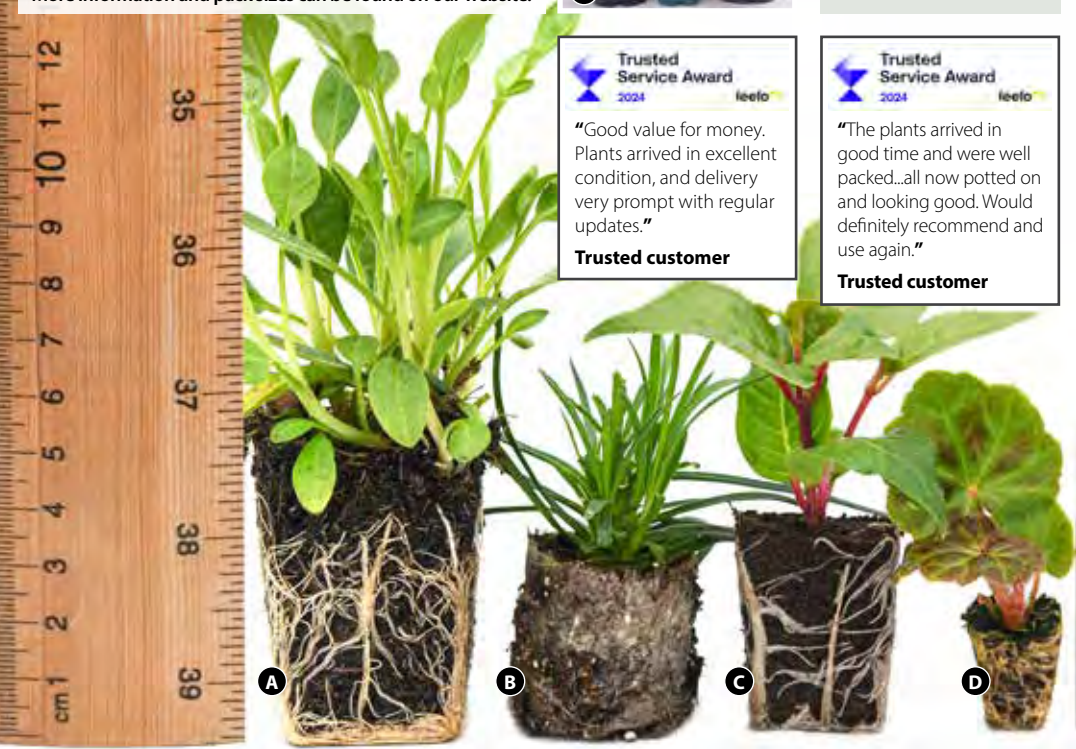

Covered in blooms for five months