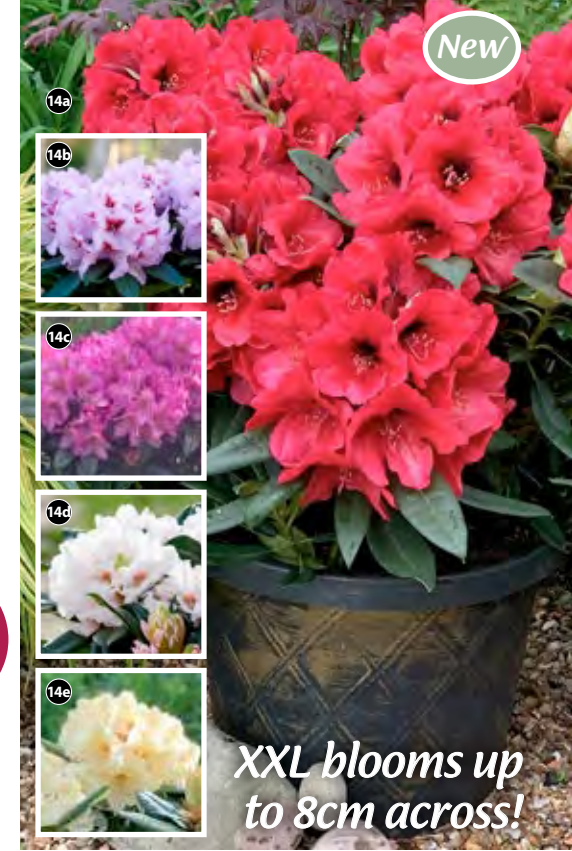

Climbers and SHRUBS

New

XXL blooms up to 8cm across!

12. Rosa banksiae 'Lutea'

- Completely thornless vigorous climber
- Large clusters of pale yellow, double flowers from May to September

79023 £39.99 (1 x 3 litre pot)

KB3742 £64.99 (2 x 3 litre pots)

HS. 12m (39ft). Flowers: May-Sept. Sun/Part Shade. Borders, Fences. Delivery: Jan-Apr.

13. Trachelospermum 'Star of Milano'

- A vigorous, evergreen climber
- Glossy evergreen variegated foliage
- Thousands of highly fragrant, pink, star-shaped blooms

KF5734 £14.99 (1 x 9cm pot)

KF5735 £29.99 (3 x 9cm pots)

HS. 8m (26ft). Flowers: Jun-Aug. Sun/Part Shade. Trellis, Fences. Delivery: Feb-Apr.

14. NEW Rhododendron 'XXL'

- Exciting new hybrid breeding, more than 10 years in the making
- Giant XXL red flowers
- Evergreen foliage

14a. 'Red Devil'

KF8865 £44.99 (1 x 19cm pot)

14b. 'Lila Flame'

KF8863 £44.99 (1 x 19cm pot)

14c. 'Pink Tiger'

KF8907 £44.99 (1 x 19cm pot)

14d. 'White Flamingo'

KF8867 £44.99 (1 x 19cm pot)

14e. 'Yellow'

KF8905 £44.99 (1 x 19cm pot)

HS. 2m (6.5ft). Flowers: Apr-May. Dappled Shade. Beds, Pots. Delivery: Jan-Apr.