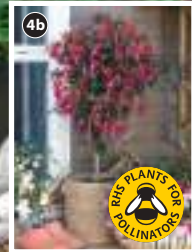

- FABULOUS - FUCHSIAS

A selection of fuchsias to suit every garden style

New

1 Salsa

Extravagant pale pink ruffles

FROM
£9.99

Get the look...

Jive

Rumba

BUY 18
SAVE*
£4.98

1. NEW Fuchsia 'Patio Dancers' Collection

- Large double flowers on upright compact plants
- Exceptionally prolific, and low maintenance
- Flowers 2 weeks earlier than other fuchsia varieties

KH1992 £9.99 (6 Postiplug)

KH1993 £16.99 (12 Postiplug)

KH1994 £24.99 (18 Postiplug)

HHP. 60cm (24in). Flowers: May-Oct. Sun. Borders, Pots. Delivery: Mar-May.

2. Fuchsia 'Pink Elephant'

- Makes a spectacular summer display in hanging baskets and containers

KB7944 £9.99 (5 Postiplug)

KB7945 £14.99 (10 Postiplug)

KF4288 £19.99 (20 Postiplug)

HHP. 25cm (10in). Flowers: Jun-Sept. Sun/Part Shade. Baskets, Borders, Pots, Window Boxes. Delivery: Mar-May.

3. Fuchsia 'Happy Wedding Day'

- Perfect for summer weddings celebrations in the garden

KB9104 £9.99 (5 Postiplug)

KB9102 £14.99 (10 Postiplug)

KB9103 £19.99 (20 Postiplug)

HHP. 30cm (12in). Flowers: Jun-Sept. Sun/Part Shade. Pots, Borders, Baskets, Window Boxes. Delivery: Mar-May.

4. Fuchsia 'Standard'

- Superb focal point for a doorway or patio

4a. 'Elma'

KB5711 £29.99 (1 x 19cm pot)

KB8910 £49.99 (2 x 19cm pots)

4b. 'Angela'

KB5710 £29.99 (1 x 19cm pot)

KB8909 £49.99 (2 x 19cm pots)

HS. 90cm (36in). Flowers: Jun-Oct. Sun/Part Shade. Borders, Pots. Del: Apr-May.

Get the Look - Fuchsia Elma SAVE £7.99

KH2645 £47.98 £39.99 (1 x 19cm Fuchsia 'Elma' Standard, Black & Gold Patio Pot)

Fabulous FUCHSIAS

FROM
89p
PER PLANT

5. Fuchsia 'Giant-Flowered' Collection

- Blooms up to 10cm (4in) across
- Guarantee a stunningly colourful display all summer
- Delightful frosted, marbled and striped blooms

KB8414 £9.99 (5 Postiplug)