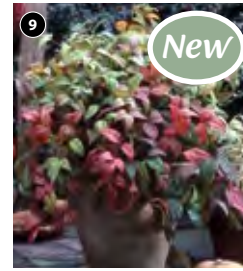

- CLIMBERS AND - SHRUBS

Providing structure and
colour in gardens

1a

1b

1c

1d

**BUY 4
SAVE***
£26.97

1. Azalea 'Dwarf' Collection

- Dwarf, evergreen shrubs for impact in late-spring
- Certain to bring a desirable splash of colour
- Ideal for patio containers

1a. 'Red'

51898 £12.99 (1 x 9cm pot)

1b. 'Lilac'

51900 £12.99 (1 x 9cm pot)

1c. 'Orange'

51901 £12.99 (1 x 9cm pot)

1d. 'White'

51899 £12.99 (1 x 9cm pot)

Azalea 'Dwarf' Collection **SAVE**
£26.97

KB5938 £51.96 £24.99 (4 x 9cm pots) - x each of 1a-1d

2. NEW Acer palmatum 'Phoenix'

- Pink tinted green leaves turn golden in autumn
- One of the most beautiful snake bark maples

KF9171 £14.99 (1 x 9cm pot)

KF9172 £24.99 (3 x 9cm pots)

HT. 6m (19ft). Flowers: Apr-May. Sun/Part Shade. Beds, Borders, Pots. Delivery: Sept-Nov.

3. Prunus Cherry 'Kojo-no-mai'

- Bursts into life in spring
- Delicate white blossoms tinted with pink

45448 £13.99 (1 x 9cm pot)

KB1501 £19.99 (2 x 9cm pot)

KA8200 £24.99 (3 x 9cm pot)

HS. 2.5m (8ft). Flowers: Mar-Apr. Sun. Beds, Pots. Delivery: Sept-Nov.

2

New

5

3

6

4

7

4. Lavatera 'Princess Pink'

- Compact habit
- Flowering along the stem makes for a great display

KF0839 £12.99 (1 x 9cm pot)

KF1580 £24.99 (3 x 9cm pots)

HS. 90cm (35in). Flowers: Jun-Sep. Sun/Part Shade. Beds, Borders, Pots, Wildlife Gardens. Delivery: Sept-Nov.

5. Hydrangea 'Magical Moonlight'

- Stunning large showy blooms
- Perfect for cut flowers
- Loved by butterflies and bees

KA4004 £12.99 (1 x 9cm pot)

KA4005 £19.99 (2 x 9cm pots)

HS. 2m (6.5ft). Flowers: Jul-Sept. Sun/Part Shade. Borders, Cuttings Pots. Delivery: Sept-Nov.

6. Hydrangea 'Little Spooky'

- Naturally dwarf variety
- Cone-shaped flower heads from July to October

KB2103 £12.99 (1 x 9cm pot)

KB2105 £19.99 (2 x 9cm pots)