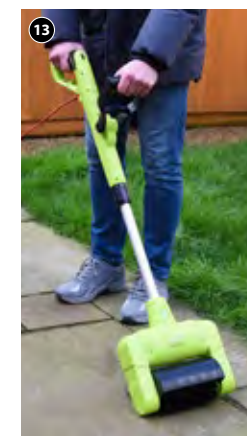

Why not join our fantastic
Thompson & Morgan
Online Gardening Club
See p2 for details