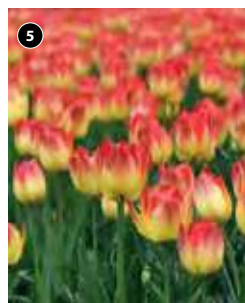

5. Tulip 'Suncatcher'

- Fabulous two-tone flowers!
- Vibrant spring colour

KA7156 £9.99 (8 bulbs)

KA7195 £16.99 (16 bulbs)

KA7196 £19.99 (32 bulbs)

HBb. 45cm (18in). Flowers: Apr-May. Sun. Beds, Borders, Cutting, Pots.

6. Tulip 'Rasta Parrot'

- Unique blooms, like the colourful plumage of an exotic bird
- Make superb cut flowers

KB1646 £9.99 (5 Bulbs)

KB1644 £13.99 (10 Bulbs)

KB1645 £21.99 (20 Bulbs)

HBb. 50cm (20in). Bulb Size: 12+. Flowers: Apr-May. Sun. Borders, Cutting, Pots.

7. Tulip 'Queen of the Night'

- Stunning deep purple blooms
- A superb cut flower

KA7236 £9.99 (6 bulbs)

KA7240 £12.99 (16 bulbs)

KA7241 £17.99 (32 bulbs)

HBb. 40cm (16in). Bulb Size: 11/12. Flowers: Apr-May. Sun. Beds, Borders, Cutting, Pots.

8. Tulip 'Queensday'

- Dramatic, peony flowered variety
- Superb cut flowers

KA7172 £9.99 (8 Bulbs)

KA7204 £14.99 (16 Bulbs)

KA7205 £24.99 (32 Bulbs)

HBb. 45cm (18in). Bulb Size: 11/12. Flowers: Apr-May. Sun. Borders, Cutting, Pots.