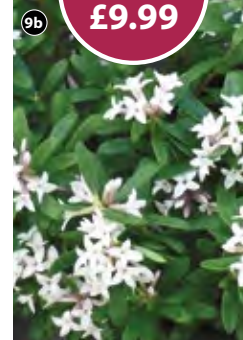

9b

BUY 2
SAVE*
£9.99