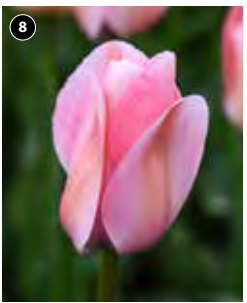

6. Tulip 'Berry Sorbet'

- Deliciously fruity colour mix!
- A blend of flower shapes
- Excellent for cutting

KC1253 £15.99 (32 bulbs)
KC1254 £24.99 (64 bulbs)
HBb. 50cm (20in). Flowers: Apr-May. Sun/Part Shade. Beds, Borders, Cutting, Edible, Pots.

7. Tulip 'Big Giant'

- Large, shapely blooms
- Fabulous for mass planting in beds and borders
- Make superb cut flowers

80045 £10.99 (10 bulbs)
KC1255 £14.99 (20 bulbs)
HBb. 60cm (24in). Flowers: Apr-May. Sun. Beds, Borders, Cutting, Pots.

8. Tulip 'Bella Blush'