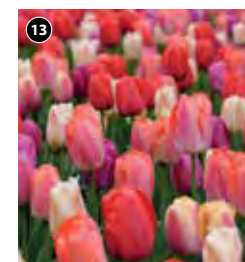

13. Tulip 'Sunset Shades'

- Stunning fiery sunset colours
- Perfect for patio containers

80121 £9.99 (8 Bulbs)

KB5960 £12.99 (16 Bulbs)

KB5961 £17.99 (32 Bulbs)

KB5962 £29.99 (64 Bulbs)

HBb. 60cm (30in). Bulb Size: 11/12. Flowers: Mar-Apr. Sun. Borders, Cutting, Pots.

14. Tulip 'Ronaldo'

- Rich and fruity, purple-maroon blooms
- Blooms mid to late spring

46063 £9.99 (16 bulbs)

KC1221 £12.99 (32 bulbs)

HBb. 40cm (16in). Flowers: Apr-May. Sun. Beds, Borders, Cutting, Pots.

15. NEW Tulip viridiflora 'Mix'

- Variegated foliage
- Excellent cut flower displays

KF9278 £11.99 (8 bulbs)

KF9297 £16.99 (16 bulbs)

HBb. 40cm (16in). Flowers: Apr-May. Sun. Beds, Borders, Cutting, Pots.

16. Tulip 'White Dream'

- Beautiful ice cupped blooms
- Strong stems, ideal for cutting
- Beautiful in any border

45635 £9.99 (16 bulbs)

KC1219 £14.99 (32 bulbs)

KC1220 £24.99 (64 bulbs)

HBb. 45cm (18in). Flowers: Apr-May. Sun. Beds, Borders, Cutting, Pots.