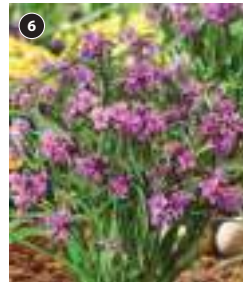

7. NEW Campsis 'Pink Panther'

- The first campsis with pink flowers
- More compact than other varieties

KF5776 £29.99 (1 x 15cm pot)

KF5777 £49.99 (2 x 15cm pots)

HS. 1.5m (5ft). Flowers: Aug-Sept. Sun. Fences, Trellis. Delivery: Sept-Nov.

8. Bay 'Pyramid'

- Elegant addition to containers
- Aromatic, evergreen foliage
- Ideal for patio and entrance way displays

KF7117 £49.99 (1 x 16cm pot)

KF7118 £69.99 (1 x 20cm pot)

KF7119 £129.99 (1 x 25cm pot)

HT. 1.5m (5ft), (60cm tall) Flowers: Mar-May. Sun. Beds, Borders, Hedging, Pots. Delivery: Sept-Nov.