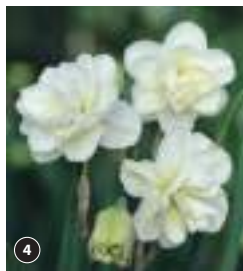

5. Daffodil 'Sagana'

- Colourful 'pheasant eye' flowers with a musky fragrance

62653 £9.99 (10 bulbs)

KB6674 £13.99 (20 bulbs)

KB6675 £19.99 (40 bulbs)

HBb. 40cm (16in). Bulb Size: 12/14.
Flowers: Mar-Apr. Sun/Part Shade. Beds,
Borders, Cutting, Pots.

6. Daffodil 'St Patrick's Day'

- Excellent as cut flowers for a pretty posy
- The greenest daffodil yet

62853 £9.99 (10 bulbs)

KC1248 £12.99 (20 bulbs)

KA8482 £18.99 (40 bulbs)

HBb. 40cm (16in). Bulb Size: 10/12.
Flowers: Mar-Apr. Sun/Part Shade. Beds,
Borders, Cutting, Pots.