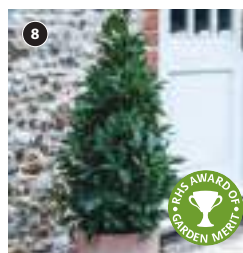

7. NEW Campsis 'Pink Panther'

- The first campsis with pink flowers
- More compact than other varieties

KF5776 £29.99 (1 x 15cm pot)

KF5777 £49.99 (2 x 15cm pots)

HS. 1.5m (5ft). Flowers: Aug-Sept. Sun. Fences, Trellis. Delivery: Sept-Nov.

8. Bay 'Pyramid'

- Elegant addition to containers
- Aromatic, evergreen foliage
- Ideal for patio and entrance way displays

KF7117 £49.99 (1 x 16cm pot)

KF7118 £69.99 (1 x 20cm pot)

KF7119 £129.99 (1 x 25cm pot)

HT. 1.5m (5ft), (60cm tall) Flowers: Mar-May. Sun. Beds, Borders, Hedging, Pots. Delivery: Sept-Nov.