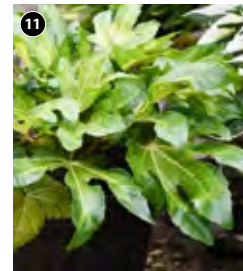

11

9. NEW Nandina 'Fire Power'

- Compact dwarf habit
- Starry white flowers give way to shiny red berries

KF7136 £14.99 (1 x 9cm pot)

KF7137 £24.99 (3 x 9cm pots)

HS. 45cm (18in). Flowers: Jul. Sun. Beds, Borders, Pots. Delivery: Sept-Nov.

10. Hydrangea 'Cloud Nine'

- A profusion of lacecap flowers with striking serrated edges
- Flowers open lime green and fade to brilliant white
- Makes a great patio plant

KF0855 £12.99 (1 x 9cm pot)

KF1458 £19.99 (2 x 9cm pots)

HS. 120cm (4ft). Flowers: Jul-Sept. Sun/Part Shade. Borders, Cutting, Pots. Delivery: Sept-Nov.