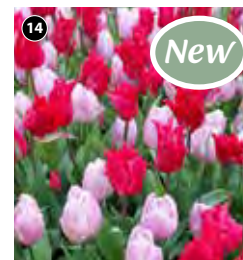

**71450** £12.99 (16 bulbs)

**KB6713** £17.99 (32 bulbs)

HBb. 20cm (8in). Flowers: Apr-May. Sun. Beds, Borders, Cutting, Pots.

11

12

14

13

15