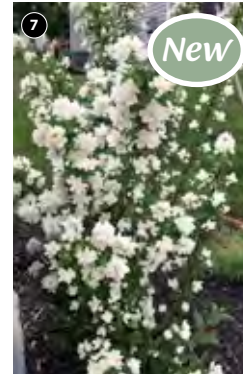

FRAGRANT

- GARDEN -

Fill your garden with sweet scents with our selection of fragrant plants

FROM
£12.99

New

Light, sweet fragrance

1

2

3

60 **SPECIAL OFFER** 25 Daffodil Citrus Sorbet **only £4.99** worth £14.99 with orders over £50

4

5

6

1. NEW Buddleja 'Butterfly Candy Little Cerise'

- Attracts pollinators
- Compact habit

KF9025 £12.99 (1 x 9cm pot)

KF9026 £19.99 (3 x 9cm pots)

HS. 80cm (31in). Flowers: Jun-Oct. Sun/Part Shade. Beds, Borders, Pots. Delivery: Sept-Nov.

2. Clematis x aromatica

- Deep violet blooms with pale yellow stamens
- Easy for all to grow

10050 £14.99 (1 x 7cm pot)

10051 £22.99 (2 x 7cm pots)

HS. 2m (6.5ft). Flowers: Jul-Sept. Sun/Part Shade. Fences, Pots, Trellis. Delivery: Sept-Nov.

3. Lavender 'Hidcote'

- Ideal for cutting or drying
- Compact habit

66320 £9.99 (1 x 9cm pot)

KF1149 £16.99 (3 x 9cm pots)

KF1150 £24.99 (6 x 9cm pots)

HS. 60cm (24in). Flowers: Jul-Aug. Sun. Borders, Bedding, Cutting, Edible, Pots. Delivery: Sept-Oct.

4. Trachelospermum jasminoides

- Bears thousands of pure white, star-shaped flowers
- Deep red & bronze in autumn

10264 £11.99 (1 x 9cm pot)

KB6883 £16.99 (2 x 9cm pots)

HS. 8m (26ft). Flowers: Jun-Aug. Sun/Part Shade. Indoor, Fences, Trellis. Delivery: Sept-Nov.

5. Choisya 'Little Bee'

- Small and compact
- Sweetly fragrant blooms

KC1582 £12.99 (1 x 9cm pot)

KC7796 £24.99 (3 x 9cm pots)

HS. 50cm (20in). Flowers: May, Aug, Sun. Borders, Hedges, Pots. Delivery: Sept-Nov.

6. Carolina 'Allspice'

- Exotic looking blooms
- Delicious scent

45385 £14.99 (1 x 9cm pot)

KB7153 £19.99 (2 x 9cm pots)

HS. 2.5m (8ft). Flowers: Jun-Aug. Sun. Beds, Borders. Delivery: Sept-Nov.

7. NEW Philadelphus 'Pearls of Perfume'

- Flowers all through summer!
- Large, fully double blooms

KF0838 £13.99 (1 x 9cm pot)

KF5264 £19.99 (2 x 9cm pot)