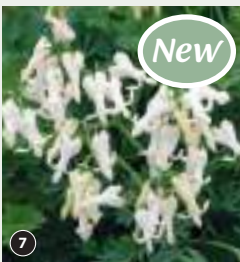

7. NEW Dicentra 'Amore Titanium'

- Fern-Leaf Bleeding Heart for bees and butterflies
- Shade-loving perennial with long-lasting, white blooms

KF6060 £13.99 (1 x 9cm pot)

KF6061 £24.99 (3 x 9cm pots)

8. Primula 'Vialii'

- Stunning when planted in large groups
- Ideal for damp, shady spots

KB8268 £12.99 (5 jumbo plugs)

KB8269 £16.99 (10 jumbo plugs)

HP. 40cm (16in). Flowers: Jun-Jul. Sun/
Part shade. Beds, Borders, Rockeries.
Delivery: Sept-Oct.