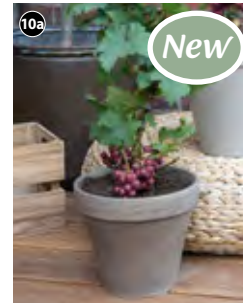

1

1. Blackberry Black Cascade

- Pick up to 1.3 kg of large, sweet berries
- Compact, arching plants with thornless stems
- Multiple crops per season

70647 £9.99 (1 x 9cm pot)

KC1966 £17.99 (2 x 9cm pots)

KB6230 £24.99 (3 x 9cm pots)

HS. 30cm (12in). Harvest: Aug-Oct. Sun. Baskets, Kitchen Garden, Pots. Delivery: Sept-Nov.

2. Blackcurrant Summer Pearls

- Perfect for the patio
- Glossy, flavoursome fruits
- Heavy cropping variety

KB5849 £12.99 (1 x 9cm pot)

KB5879 £24.99 (3 x 9cm pots)

HS. 1m (3ft). Harvest: Jun. Sun. Kitchen Garden, Pots. Delivery: Sept-Nov.

3. Blackberry Apache

- Huge, glossy blackberries
- Mid-season variety
- Thornless stems
- Container grown for stronger, superior plants

14224 £11.99 (1 x 9cm pot)

KF9957 £17.99 (2 x 9cm pots)

H. Flowers: May-Jul. Harvest: Jul-Sept. Sun. Fences, Kitchen Gardens. Delivery: Sept-Nov.

4. Mulberry Charlotte Russe

- Compact, dwarf mulberry
- Fruits prolifically
- Ideal for small gardens and patio pots

KF6535 £12.99 (1 x 7cm pot)

KF6536 £19.99 (2 x 7cm pots)

KF6537 £24.99 (3 x 7cm pots)

HS. 2m (6.5ft). Flowers: May-Jun. Harvest: May-Sept. Sun. Kitchen Gardens, Pots. Delivery: Sept-Nov.

5. Fig Little Miss Figgy

- Naturally dwarf variety!
- Ideal for a container on the patio
- Produces 2 crops per year

KB2925 £12.99 (1 x 9cm pot)

KB5859 £19.99 (2 x 9cm pots)

HS. 1.8m (6ft). Harvest: Aug-Sept. Sun. Borders, Kitchen Garden, Pots. Delivery: Sept-Nov.

6. Fig Brown Turkey

- Perfect for the UK climate
- Can be grown successfully indoors
- Fruits develop in spring and ripen from August to September

42027 £11.99 (1 x 9cm pot)

14277 £44.99 (1 x 4.5 litre pot)

HS. 3m (9ft). Harvest: Aug-Sept. Sun. Kitchen Gardens, Pots. Delivery: Sept-Nov.

7. Rhubarb Tasters Collection