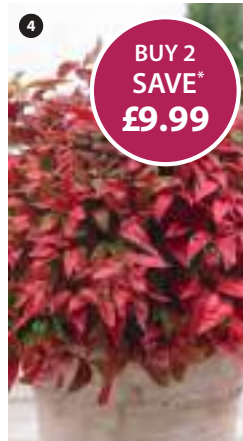

3. Hydrangea 'After Midnight'

- Masses of vibrant scarlet flowers are produced on dark, almost black stems
- Perfect for borders, large containers or stunning as a cut flower

KC0928 £24.99 (1 x 2 litre pot)

KF5301 £39.99 (2 x 2 litre pots)

HS. 1.5m (5ft). Flowers: Jul-Sept. Sun/Part Shade. Borders, Cutting, Pots. Delivery: Sept-Nov.

4. Nandina 'Blush Pink'

- Stunning pink and red foliage
- Perfect as a low maintenance addition to borders

74140 £29.99 (1 x 3.6 litre pot)

KB7160 £49.99 (2 x 3.6 litre pots)

HS. 1m (39in). Flowers: Jul. Sun. Beds, Borders, Pots. Delivery: Sept-Nov.

5. Rose 'Everglow Ruby'

- Perfect for pollinators
- Beautiful ruby red blooms with a cream centre
- Looks great incorporated in a border

KF1455 £29.99 (1 x 3 litre pot)

KF1571 £54.99 (3 x 3 litre pots)

Hardy. 80cm (32in). Flowers: Jul-Sept. Sun. Beds, Borders, Pots. Delivery: Sept-Nov.

6. Tradescantia 'Brainstorm'

- Outstanding new totally hardy Tradescantia with Magenta-purple flowers
- Compact habit to only 50cm
- Long flowering season & huge flower count

KF0834 £12.99 (1 x 9cm pot)

KF1572 £24.99 (3 x 9cm pots)

50cm (20in). Flowers: Jun-Nov. Sun/Part Shade. Borders, Pots. Delivery: Sept-Nov.