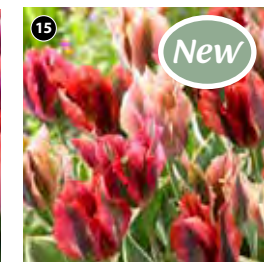

13. Tulip 'Sunset Shades'

- Stunning fiery sunset colours
- Perfect for patio containers

80121 £9.99 (8 Bulbs)

KB5960 £12.99 (16 Bulbs)

KB5961 £17.99 (32 Bulbs)

KB5962 £29.99 (64 Bulbs)

HBb. 60cm (30in). Bulb Size: 11/12. Flowers: Mar-Apr. Sun. Borders, Cutting, Pots.

14. Tulip 'Ronaldo'

- Rich and fruity, purple-maroon blooms
- Blooms mid to late spring

46063 £9.99 (16 bulbs)

KC1221 £12.99 (32 bulbs)

HBb. 40cm (16in). Flowers: Apr-May. Sun. Beds, Borders, Cutting, Pots.

15. NEW Tulip viridiflora 'Mix'

- Variegated foliage
- Excellent cut flower displays

KF9278 £11.99 (8 bulbs)

KF9297 £16.99 (16 bulbs)

HBb. 40cm (16in). Flowers: Apr-May. Sun. Beds, Borders, Cutting, Pots.

16. Tulip 'White Dream'

- Beautiful ice cupped blooms
- Strong stems, ideal for cutting
- Beautiful in any border

45635 £9.99 (16 bulbs)

KC1219 £14.99 (32 bulbs)

KC1220 £24.99 (64 bulbs)

HBb. 45cm (18in). Flowers: Apr-May. Sun. Beds, Borders, Cutting, Pots.