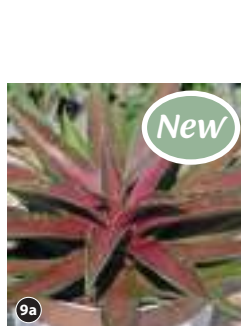

9. NEW Mangave

- Makes a fantastic patio feature

9a. 'Blazing Saddles'

KF5738 £14.99 (1 x 9cm pot)

KF6668 £29.99 (3 x 9cm pots)

9b. 'Frosted Elegance'

KF5739 £14.99 (1 x 9cm pot)

KF6669 £29.99 (3 x 9cm pots)

9c. Pineapple Express'

KC8447 £11.99 (1 x 9cm pot)

KF9952 £34.99 (3 x 9cm pots)

HP. 20cm (8in). Sun. Beds, Borders,
Indoors, Pots. Delivery: Sept-Nov.

Mangave Colour Trio Collection | **SAVE £10.99**

KF9950 ~~£41.97~~ £32.99 (3 x 9cm pots) - 1 each of 9a-9c

KF9951 ~~£65.98~~ £54.99 (6 x 9cm pots) - 2 each of 9a-9c