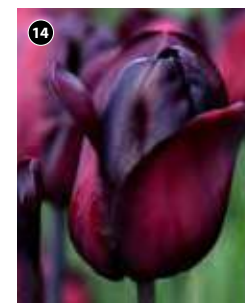

13. Tulip 'Sunset Shades'

- Stunning fiery sunset colours
- Perfect for patio containers

80121 £9.99 (8 Bulbs)

KB5960 £12.99 (16 Bulbs)

KB5961 £17.99 (32 Bulbs)

KB5962 £29.99 (64 Bulbs)

HBb. 60cm (30in). Bulb Size: 11/12. Flowers: Mar-Apr. Sun. Borders, Cutting, Pots.

14. Tulip 'Ronaldo'

- Rich and fruity, purple-maroon blooms
- Blooms mid to late spring

46063 £9.99 (16 bulbs)

KC1221 £12.99 (32 bulbs)

HBb. 40cm (16in). Flowers: Apr-May. Sun. Beds, Borders, Cutting, Pots.

15. NEW Tulip viridiflora 'Mix'

- Variegated foliage
- Excellent cut flower displays

KF9278 £11.99 (8 bulbs)

KF9297 £16.99 (16 bulbs)

HBb. 40cm (16in). Flowers: Apr-May. Sun. Beds, Borders, Cutting, Pots.

16. Tulip 'White Dream'

- Beautiful ice cupped blooms
- Strong stems, ideal for cutting
- Beautiful in any border

45635 £9.99 (16 bulbs)

KC1219 £14.99 (32 bulbs)

KC1220 £24.99 (64 bulbs)

HBb. 45cm (18in). Flowers: Apr-May. Sun. Beds, Borders, Cutting, Pots.