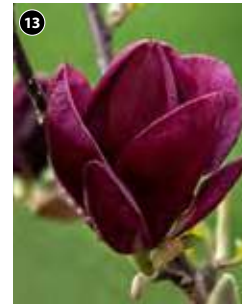

- CLIMBERS AND - SHRUBS

Providing structure and
colour in gardens

1a

1b

1c

1d

**BUY 4
SAVE***
£26.97

1. Azalea 'Dwarf' Collection

- Dwarf, evergreen shrubs for impact in late-spring
- Certain to bring a desirable splash of colour
- Ideal for patio containers

1a. 'Red'

51898 £12.99 (1 x 9cm pot)

1b. 'Lilac'

51900 £12.99 (1 x 9cm pot)

1c. 'Orange'

51901 £12.99 (1 x 9cm pot)

1d. 'White'

51899 £12.99 (1 x 9cm pot)

Azalea 'Dwarf' Collection **SAVE**
£26.97

KB5938 £51.96 £24.99 (4 x 9cm pots) - x each of 1a-1d

2. NEW Acer palmatum 'Phoenix'

- Pink tinted green leaves turn golden in autumn
- One of the most beautiful snake bark maples

KF9171 £14.99 (1 x 9cm pot)

KF9172 £24.99 (3 x 9cm pots)

HT. 6m (19ft). Flowers: Apr-May. Sun/Part Shade. Beds, Borders, Pots. Delivery: Sept-Nov.

3. Prunus Cherry 'Kojo-no-mai'

- Bursts into life in spring
- Delicate white blossoms tinted with pink

45448 £13.99 (1 x 9cm pot)

KB1501 £19.99 (2 x 9cm pot)

KA8200 £24.99 (3 x 9cm pot)

HS. 2.5m (8ft). Flowers: Mar-Apr. Sun. Beds, Pots. Delivery: Sept-Nov.

2

New

5

3

6

4

7

4. Lavatera 'Princess Pink'

- Compact habit
- Flowering along the stem makes for a great display

KF0839 £12.99 (1 x 9cm pot)

KF1580 £24.99 (3 x 9cm pots)

HS. 90cm (35in). Flowers: Jun-Sep. Sun/Part Shade. Beds, Borders, Pots, Wildlife Gardens. Delivery: Sept-Nov.

5. Hydrangea 'Magical Moonlight'

- Stunning large showy blooms
- Perfect for cut flowers
- Loved by butterflies and bees

KA4004 £12.99 (1 x 9cm pot)

KA4005 £19.99 (2 x 9cm pots)

HS. 2m (6.5ft). Flowers: Jul-Sept. Sun/Part Shade. Borders, Cuttings Pots. Delivery: Sept-Nov.

6. Hydrangea 'Little Spooky'

- Naturally dwarf variety
- Cone-shaped flower heads from July to October

KB2103 £12.99 (1 x 9cm pot)

KB2105 £19.99 (2 x 9cm pots)