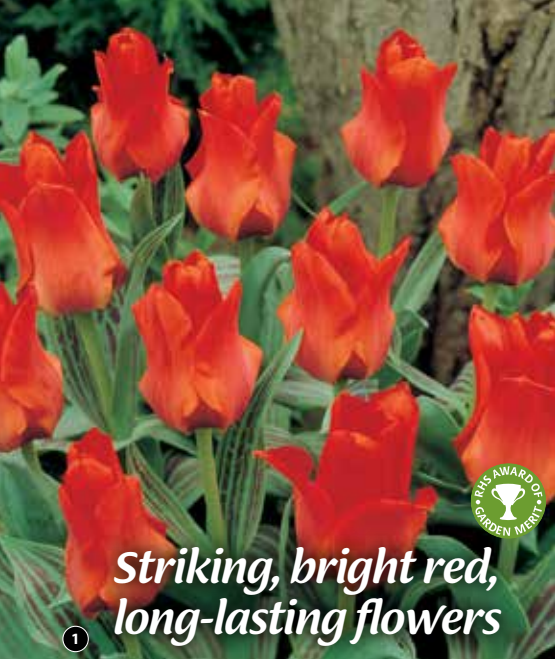

1

Striking, bright red, long-lasting flowers