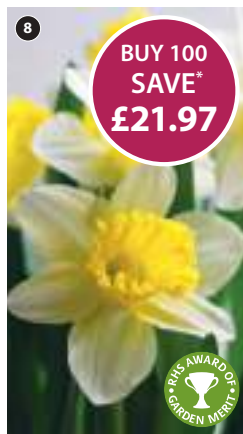

### 6. Daffodil 'St Patrick's Day'

- Excellent as cut flowers for a pretty posy
- The greenest daffodil yet

**62853** £9.99 (10 bulbs)

**KC1248** £12.99 (20 bulbs)

**KA8482** £18.99 (40 bulbs)

HBb. 40cm (16in). Bulb Size: 10/12.  
Flowers: Mar-Apr. Sun/Part Shade. Beds,  
Borders, Cutting, Pots.