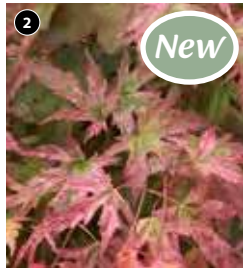

- CLIMBERS AND - SHRUBS

Providing structure and
colour in gardens

1a

1b

1c

1d

**BUY 4
SAVE***
£26.97

1. Azalea 'Dwarf' Collection

- Dwarf, evergreen shrubs for impact in late-spring
- Certain to bring a desirable splash of colour
- Ideal for patio containers

1a. 'Red'

51898 £12.99 (1 x 9cm pot)

1b. 'Lilac'

51900 £12.99 (1 x 9cm pot)

1c. 'Orange'

51901 £12.99 (1 x 9cm pot)

1d. 'White'

51899 £12.99 (1 x 9cm pot)

Azalea 'Dwarf' Collection **SAVE**
£26.97

KB5938 £51.96 £24.99 (4 x 9cm pots) - x each of 1a-1d

2. NEW Acer palmatum 'Phoenix'

- Pink tinted green leaves turn golden in autumn
- One of the most beautiful snake bark maples

KF9171 £14.99 (1 x 9cm pot)

KF9172 £24.99 (3 x 9cm pots)

HT. 6m (19ft). Flowers: Apr-May. Sun/Part Shade. Beds, Borders, Pots. Delivery: Sept-Nov.

3. Prunus Cherry 'Kojo-no-mai'

- Bursts into life in spring
- Delicate white blossoms tinted with pink

45448 £13.99 (1 x 9cm pot)

KB1501 £19.99 (2 x 9cm pot)

KA8200 £24.99 (3 x 9cm pot)

HS. 2.5m (8ft). Flowers: Mar-Apr. Sun. Beds, Pots. Delivery: Sept-Nov.

2

New

5

3

6

4

7

4. Lavatera 'Princess Pink'

- Compact habit
- Flowering along the stem makes for a great display

KF0839 £12.99 (1 x 9cm pot)

KF1580 £24.99 (3 x 9cm pots)

HS. 90cm (35in). Flowers: Jun-Sep. Sun/Part Shade. Beds, Borders, Pots, Wildlife Gardens. Delivery: Sept-Nov.

5. Hydrangea 'Magical Moonlight'

- Stunning large showy blooms
- Perfect for cut flowers
- Loved by butterflies and bees

KA4004 £12.99 (1 x 9cm pot)

KA4005 £19.99 (2 x 9cm pots)

HS. 2m (6.5ft). Flowers: Jul-Sept. Sun/Part Shade. Borders, Cuttings Pots. Delivery: Sept-Nov.

6. Hydrangea 'Little Spooky'

- Naturally dwarf variety
- Cone-shaped flower heads from July to October

KB2103 £12.99 (1 x 9cm pot)

KB2105 £19.99 (2 x 9cm pots)