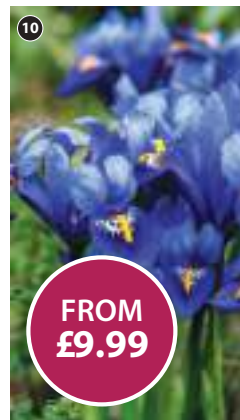

#### 13b. 'Katherine's Gold'

**KA7147** £9.99 (10 bulbs)

**KA7183** £12.99 (20 bulbs)

HBb. 15cm (6in). Flowers: Feb-Mar. Sun. Beds, Greenhouses, Pots, Rockeries.

A-Z BULBS

Delivery: Sept-Nov

FROM  
£9.99

Each flower is a work of art!