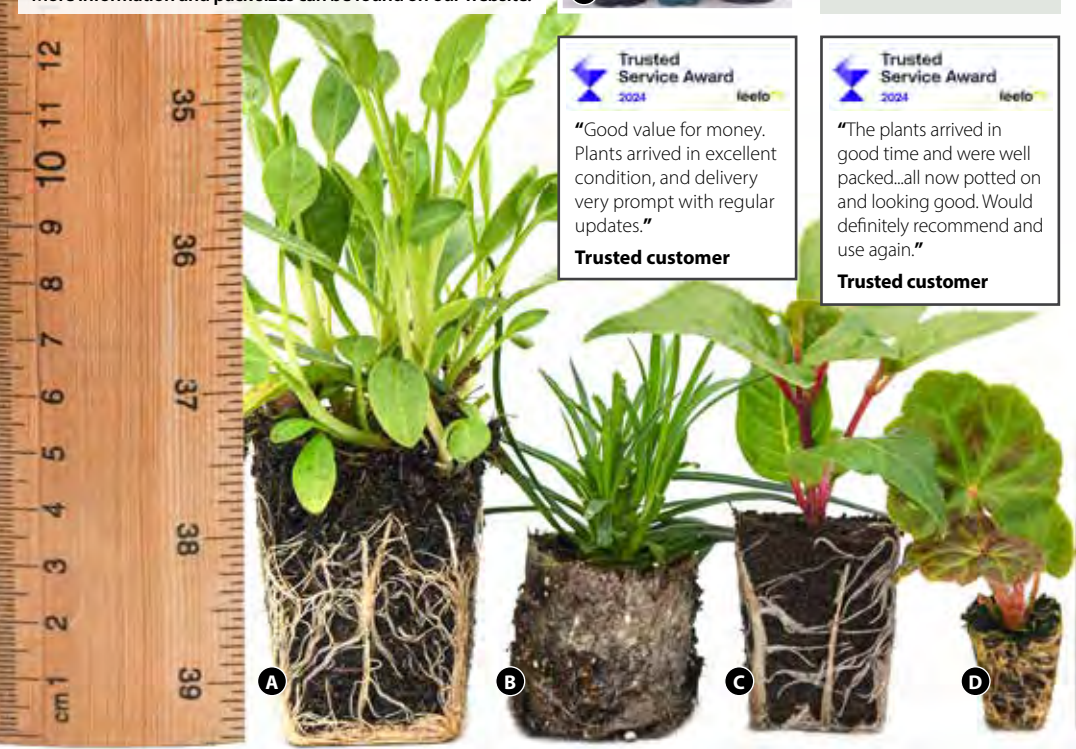

Key to abbreviations and symbols

HP	Hardy Perennial
HHP	Half Hardy Perennial
GP	Greenhouse/Indoor plant
HA	Hardy Annual
HHA	Half Hardy Annual
HBb	Hardy Bulb
HHBb	Half Hardy Bulb
HB	Hardy Biennial
HCI	Hardy Climber
HS	Hardy Shrub
HT	Hardy Tree
TS	Tender Shrub
TT	Tender Tuber

Wild bees and other pollinators are in decline. The Plants for Pollinators logo easily helps to identify plants that encourage them back into the garden

This plant/cultivar has been awarded the **RHS Award of Garden Merit** because it has performed well in trials and is proven to be a reliable specimen in appropriate conditions

Edible Some parts of this plant are edible, please see online for more details

"Good value for money. Plants arrived in excellent condition, and delivery very prompt with regular updates."
Trusted customer

"The plants arrived in good time and were well packed...all now potted on and looking good. Would definitely recommend and use again."
Trusted customer

**BUY 30
SAVE*
£6.99**

Bedding **BEST SELLER**

Compact wallflowers for delightful autumn and spring colour

1

1. Wallflower 'Sugar Rush Mixed'

- Dense, fragrant flower spikes appear in the spring and again in autumn too
- Great compact plants
- Multi branching

KB1687 £16.99 (15 garden ready)
KC9268 £26.99 (30 garden ready)

Beautiful large-flowering colour collection producing outstanding performance which wont disappoint.
HP: 30cm (12in). Flowers: Mar-May, Oct-Nov. Sun/Part Shade. Beds, Borders, Pots, Window Boxes. Delivery: Sept-Oct.

"The plants are superb. Flowering so happily in their new home."
Trusted customer