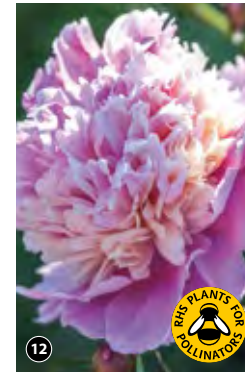

**BUY 15
SAVE*
£12.98**

1. Hellebore 'Mixed'

- White, pink, red and purple shaded blooms make superb cut flowers
- A striking addition to shady borders and winter containers
- Blooms provide early nectar for pollinating insects

10530 £14.99 (5 bare roots)

KC1807 £24.99 (10 bare roots)

HP. 40cm (16in). Flowers: Dec-Mar. Dappled Shade. Borders, Pots, Delivery: Dec.

2. Kniphofia uvaria

- Striking upright blooms attract pollinating insects
- Will get stronger every year
- Easy to grow and low maintenance

10561 £8.99 (4 bare roots)

KC2073 £11.99 (8 bare roots)

HP. 1.2m (4ft). Flowers: Jul-Sept. Sun/Part Shade. Borders, Cutting, Delivery: Dec.

3. Poppy 'King Kong'

- Enormous flowers up to 18cm (7in) across
- Attractive silver-green foliage
- Perfect for cottage garden borders or dotting among wispy grasses

KC1722 £9.99 (2 bare roots)

KC1768 £19.99 (6 bare roots)

HP. 100cm (39in). Flowers: May-Aug. Sun/Part Shade. Borders, Cutting, Delivery: Dec.

4. Agapanthus 'Blue & White' Collection

- Large spherical blooms are magnificent in cut flower displays
- Architectural seed heads continue the display well into autumn

KF9515 £14.99 (6 bare roots)

KF9516 £24.99 (12 bare roots)

HP. 1.2m (4ft). Flowers: Jul-Sept. Sun/Part Shade. Borders, Cutting, Pots, Delivery: Dec.

5. Geranium 'Hardy Mixed'

- Perfect for attracting pollinating insects to your garden
- Perfect for softening the front of borders

KA8202 £12.99 (5 bare roots)

KB1836 £19.99 (10 bare roots)

HP. 50cm (20in). Flowers: May-Aug. Sun/Part Shade. Beds, Borders, Ground Cover, Pots, Rockeries. Delivery: Dec.

6. Astrantia 'Venice'

- Perfect for cottage garden borders
- An extremely photogenic plant which thrives in moist soil
- Dainty pincushion flower heads perfect for cutting

10411 £12.99 (3 bare roots)

KC1893 £19.99 (6 bare roots)

HP. 75cm (30in). Flowers: Jun-Aug. Sun/Part Shade. Borders, Cutting, Delivery: Dec.

7. Peony 'Buckeye Belle'

- Perfect addition to cottage garden borders
- Beautiful semi-double blooms

KA2341 £9.99 (1 bare root)

KC1812 £14.99 (2 bare roots)

KC1813 £19.99 (4 bare roots)

HP. 90cm (35in). Flowers: May-Jun. Sun/Part Shade. Beds, Borders, Cutting, Delivery: Dec.

8. Echinacea 'Green Twister'

- Long-lasting, fully double coneflowers
- Attracts butterflies and pollinating insects
- Fabulous for cut flower arrangements

KA8848 £8.99 (1 bare root)

KA9017 £11.99 (3 bare roots)

HP. 75cm (30in). Flowers: Jul-Sept. Sun. Borders, Cutting, Delivery: Dec.

9. Phlox 'Fragrant' Collection

- Richly perfumed blooms in summer
- Loved by pollinating insects
- Make superb cut flowers

9a. 'Laura'

11932 £9.99 (5 bare roots)

9b. 'Orange Perfection'

11933 £9.99 (5 bare roots)

9c. 'White Admiral'

11934 £9.99 (5 bare roots)

9d. 'Nicky'

11931 £10.99 (5 bare roots)

HP. 90cm (36in). Flowers: Jul-Sept. Sun/Part Shade. Borders, Cutting, Delivery: Dec.

Phlox 'Fragrant' Collection **SAVE £20.97**

KB6205 £40.96 £19.99 (20 bare roots) - 5 each of 9a-9d