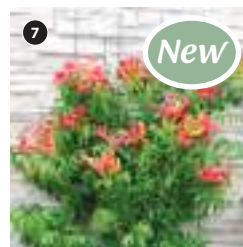

7. NEW Campsis 'Pink Panther'

- The first campsis with pink flowers
- More compact than other varieties

KF5776 £29.99 (1 x 15cm pot)

KF5777 £49.99 (2 x 15cm pots)

HS. 1.5m (5ft). Flowers: Aug-Sept. Sun. Fences, Trellis. Delivery: Sept-Nov.

8. Bay 'Pyramid'

- Elegant addition to containers
- Aromatic, evergreen foliage
- Ideal for patio and entrance way displays

KF7117 £49.99 (1 x 16cm pot)

KF7118 £69.99 (1 x 20cm pot)

KF7119 £129.99 (1 x 25cm pot)

HT. 1.5m (5ft), (60cm tall) Flowers: Mar-May. Sun. Beds, Borders, Hedging, Pots. Delivery: Sept-Nov.