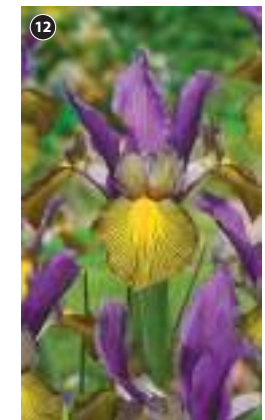

#### 13b. 'Katherine's Gold'

**KA7147** £9.99 (10 bulbs)

**KA7183** £12.99 (20 bulbs)

HBb. 15cm (6in). Flowers: Feb-Mar. Sun. Beds, Greenhouses, Pots, Rockeries.

A-Z BULBS

Delivery: Sept-Nov

FROM  
£9.99

Each flower is a work of art!