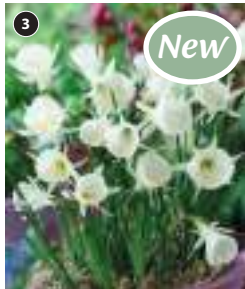

3. NEW Daffodil cantabricus

- Stunning white flowers
- Low growing
- Winter flowering

KH0315 £12.99 (10 bulbs)

KH0316 £19.99 (20 bulbs)

HBb. 20cm (8in). Flowers: Dec-Feb. Sun/
Part Shade. Beds, Borders, Pots, Rockeries.

4. Daffodil 'Golden Dawn'

- Sweetly scented, tall, with multiple heads per stem

KF1613 £9.99 (10 bulbs)

KF4706 £18.99 (50 bulbs)

KB1975 £24.99 (100 bulbs)

KB1976 £36.99 (200 bulbs)

HBb. 45cm (18in). Bulb Size: 08/10.
Flowers: Mar-May. Sun/Part Shade.
Beds, Borders, Cutting, Pots.