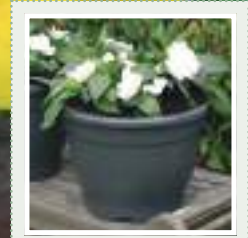

Planter Sabina Dark Grey
KA9944 £9.99 (Each)
KB0967 £14.99 (x 3)
KB3853 £22.99 (x 5)

- Stylish and versatile
- Sturdy and robust construction
- Pre-cut drainage holes

Dimensions: D32 x H23cm. Dispatch: within 3 days.

A vibrant perfume from colourful flowers