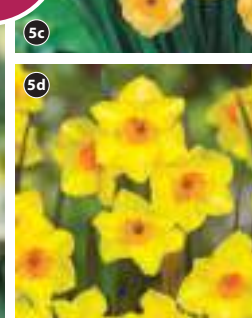

BUY 50
SAVE*
£29.96