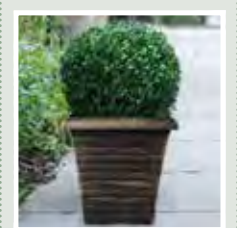

Golden Biscotti Square Patio Pot

KC2442-PN £9.99 (each)
KC2443 £12.99 (x 2)

- Suitable for a wide range of plants
- Durable and weather resistant
- Lightweight and easy to move

Dimensions: H23 x W22 x D22cm. Despatch: within 24 Hours.